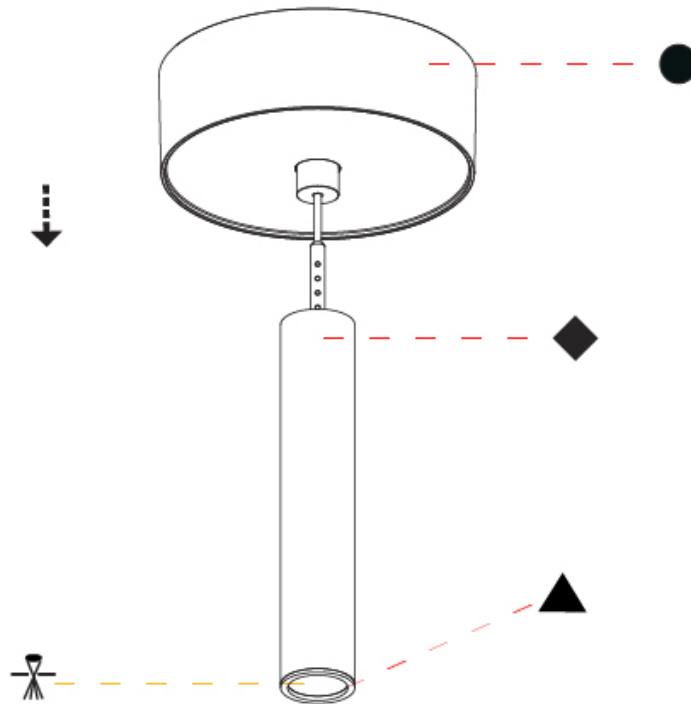

Shape: Cylinder
 Diameter (mm): 28
 Diameter (in): 1 1/8
 Height (mm): 450
 Height (in): 17 11/16
 Max. Overall Height (mm): 2450
 Max. Overall Height (in): 96 7/16
 Light Distribution: Downlight
 Weight (kg): 0.504
 Weight (lbs): 1.11
 Fixture Finish: [SSR / BKV / CWI / CRY / HAB / UFT / ITA / RUA / FTG / MYG / LOD / PUS / FRO / FUP / KIA / POP / BLS / SPG / MEY / GOH / GUM / CHC / COM / ABZ / JAG / OBR / MOS / ROR](#)
 Fixture Material: Aluminum
 Cable Details: [2000mm or 4000mm Black Cable](#)

Shape: Cylinder
 Diameter (mm): 28
 Diameter (in): 1 1/8
 Height (mm): 150
 Height (in): 11 13/16
 Max. Overall Height (mm): 2150
 Max. Overall Height (in): 84 5/8
 Light Distribution: Downlight
 Weight (kg): 0.422
 Weight (lbs): 0.93
 Diffuser: Shine Ring - Opal / Yellow / Orange / Red / Blue / Green
 Fixture Finish: SSR / BKV / CWI / CRY / HAB / UFT / ITA / RUA / FTG / MYG / LOD / PUS / FRO / FUP / KIA / POP / BLS / SPG / MEY / GOH / GUM / CHC / COM / ABZ / JAG / OBR / MOS / ROR
 Fixture Material: Aluminum
 Cable Details: 2000mm or 4000mm Cable - Color 01 to 10

OPTICAL

Optic°: 24 / 32 / 58

RATINGS AND CERTIFICATIONS

Certified By: Certified for North American Standards
 IP rating: IP20

HANGOVER PLUG SHINE MONOPOINT SURFACE CANOPY SUSPENSION

A30847-

PROJECT
TYPE
SPECIFIER
QUANTITY
DATE

Shape: Cylinder
 Diameter (mm): 28
 Diameter (in): 1 1/8
 Height (mm): 450
 Height (in): 17 11/16
 Max. Overall Height (mm): 2450
 Max. Overall Height (in): 96 7/16
 Light Distribution: Downlight
 Weight (kg): 0.64
 Weight (lbs): 1.41
 Diffuser: Shine Ring - Opal / Yellow / Orange / Red / Blue / Green
 Fixture Finish: SSR / BKV / CWI / CRY / HAB / UFT / ITA / RUA / FTG / MYG / LOD / PUS / FRO / FUP / KIA / POP / BLS / SPG / MEY / GOH / GUM / CHC / COM / ABZ / JAG / OBR / MOS / ROR
 Fixture Material: Aluminum
 Cable Details: 2000mm or 4000mm Black Cable